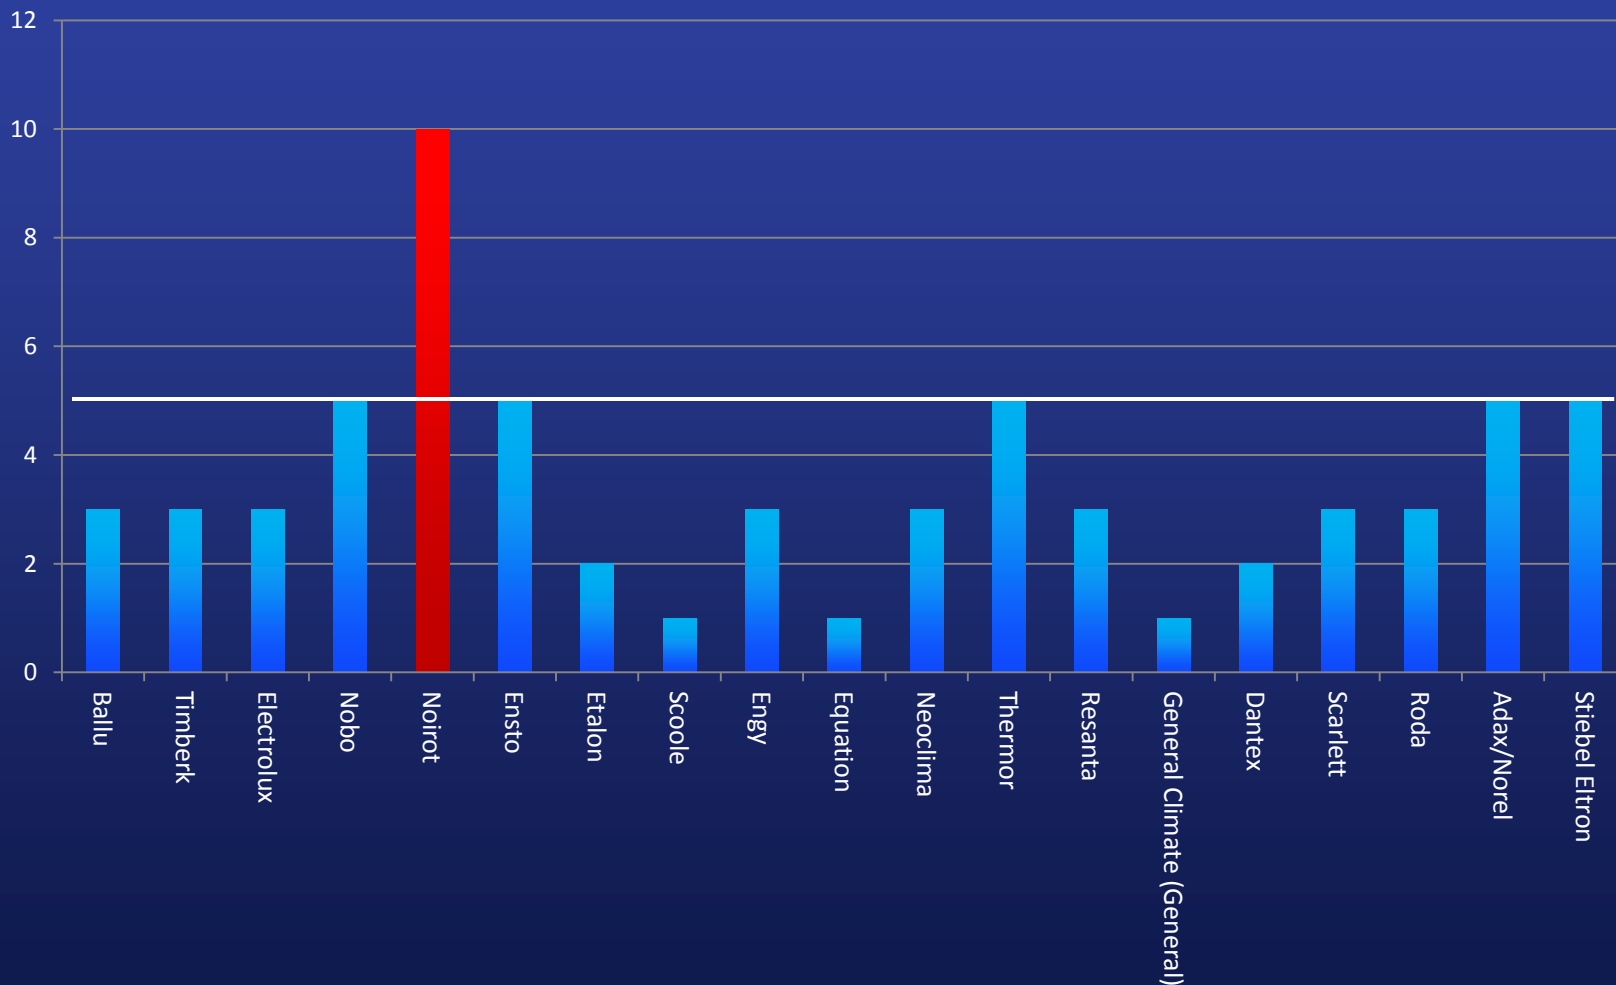

Пожизненная гарантия

Срок гарантии ТОП-19 брендов на рынке